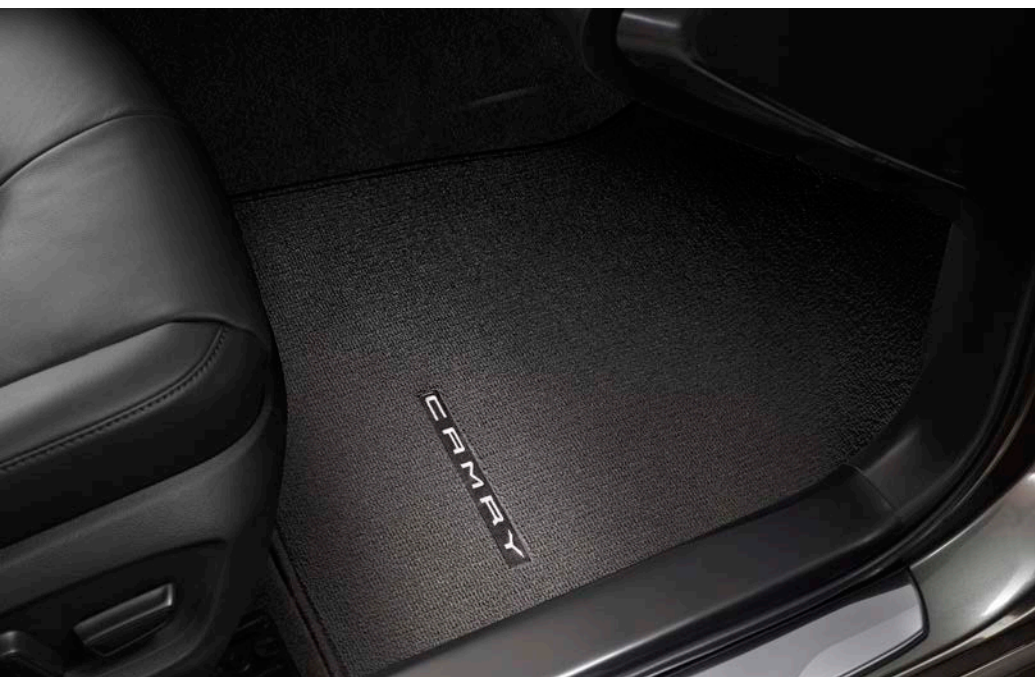

Front Accent Lamps

Front accent lamps feature customized accent lighting that highlight the lower grille.

Trunk LED Light Bulb

The trunk LED light bulb provides bright white light for better visibility compared to the original trunk lighting.

- Illuminates the entire trunk area to help improve visibility throughout the trunk, including the dark corners

We're also passionate about practicality.

Carpet Floor Mats²

Long-wearing, fade-resistant carpet floor mats help keep your carpet neat and clean.

- Precisely engineered to fit your vehicle's floor
- Skid-resistant backing and driver-side quarter-turn fasteners help secure mat in position
- Removable and easy to clean
- Vehicle logo adds a customized touch